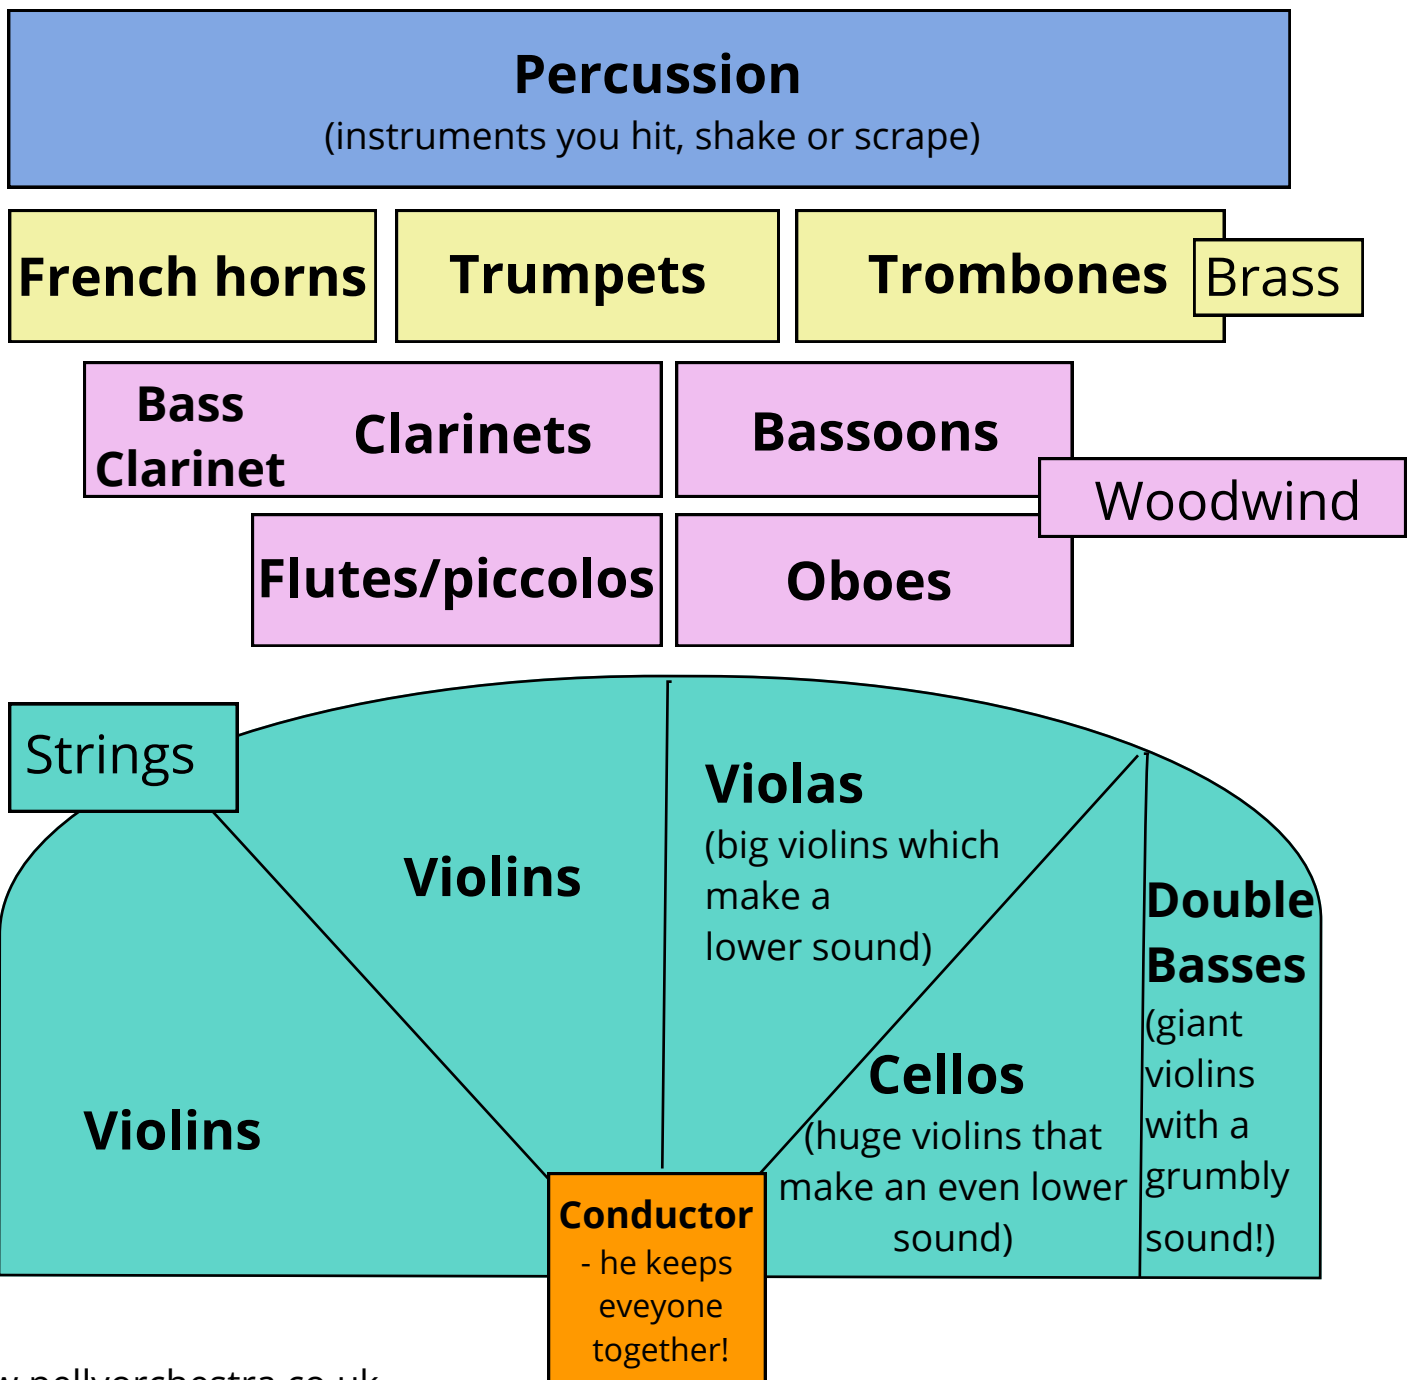

Welcome to A Splash of Colour

with **Pelly Concert Orchestra**

Conductor Tom Horn **Leader** Vanessa Russell

There are lots of different parts to music including melody, rhythm, dynamics (loud/quiet), timbre (type of sounds) and texture (how sounds fit together) - all coming together to make tunes you know, and some you may not.

Can you find all the instruments in the orchestra? Do you have a favourite? Listen out for all the different sounds. Which has the highest pitch? Which have the lowest pitch?

If you enjoy today's concert, you can see us again soon:

A Right Royal Celebration, 9th July, 7.30pm, Church on The Heath, Elvetham Heath GU51 6DA